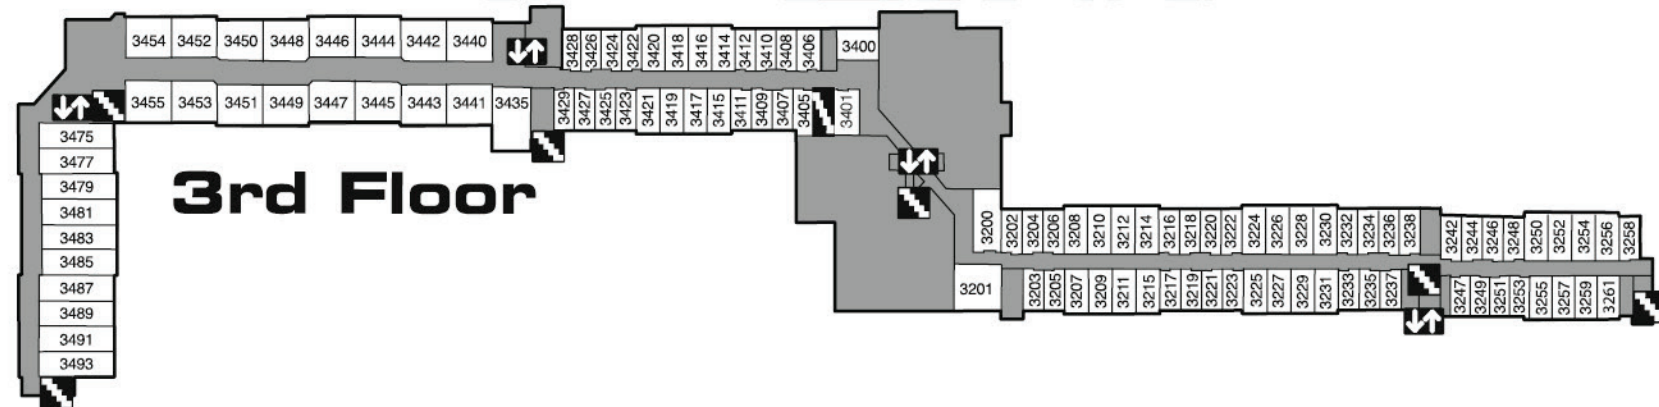

Check in time begins at 4:00pm. Should you arrive as early as 12:00pm, you can pre-register and begin to enjoy the Waterparks.

Check out is no later than 11:00am. After you have checked out, if you have the time, we invite you to stay with us until Waterpark closing time to enjoy the Waterparks and the many other great Kalahari amenities and services available.

TO TOM FOOLERY'S ADVENTURE PARK & WISCONSIN BREW PUB

E Entrance **↕** Elevator **↘** Stairs **♿** Restrooms **ATM**

Guide:

Kalahari
RESORTS & CONVENTIONS

1305 KALAHARI DRIVE
WISCONSIN DELLS, WI
TOLL FREE 1-877-KALAHARI (525-2427)
KALAHARIRESORTS.COM