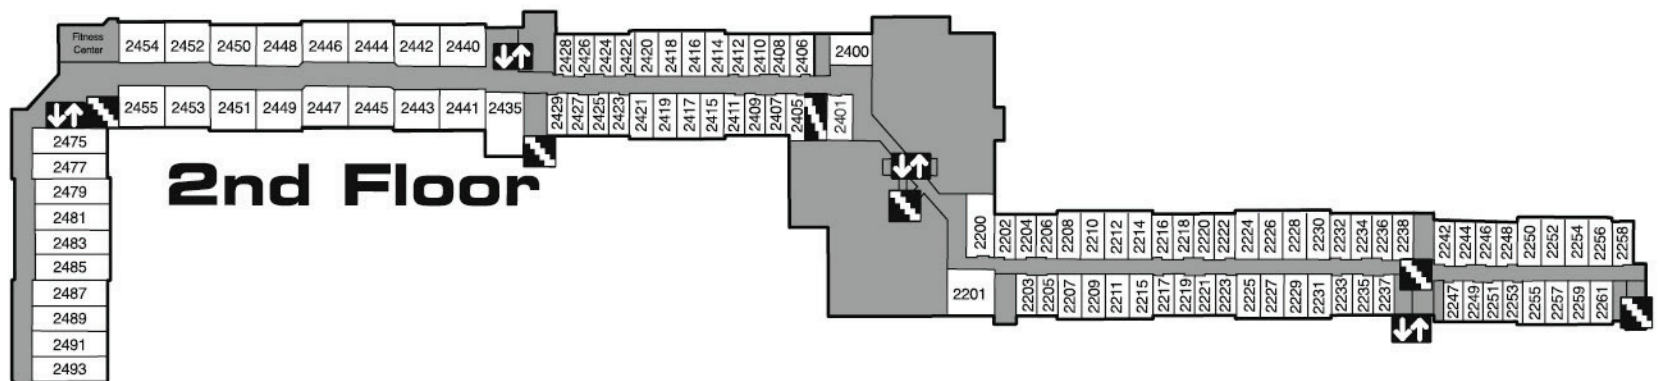

TO TOM FOOLERY'S ADVENTURE PARK & WISCONSIN BREW PUB

E Entrance **↕** Elevator **↘** Stairs **♿** Restrooms **ATM**

Guide:

Kalahari
RESORTS & CONVENTIONS

1305 KALAHARI DRIVE
WISCONSIN DELLS, WI
TOLL FREE 1-877-KALAHARI (525-2427)
KALAHARIRESORTS.COM