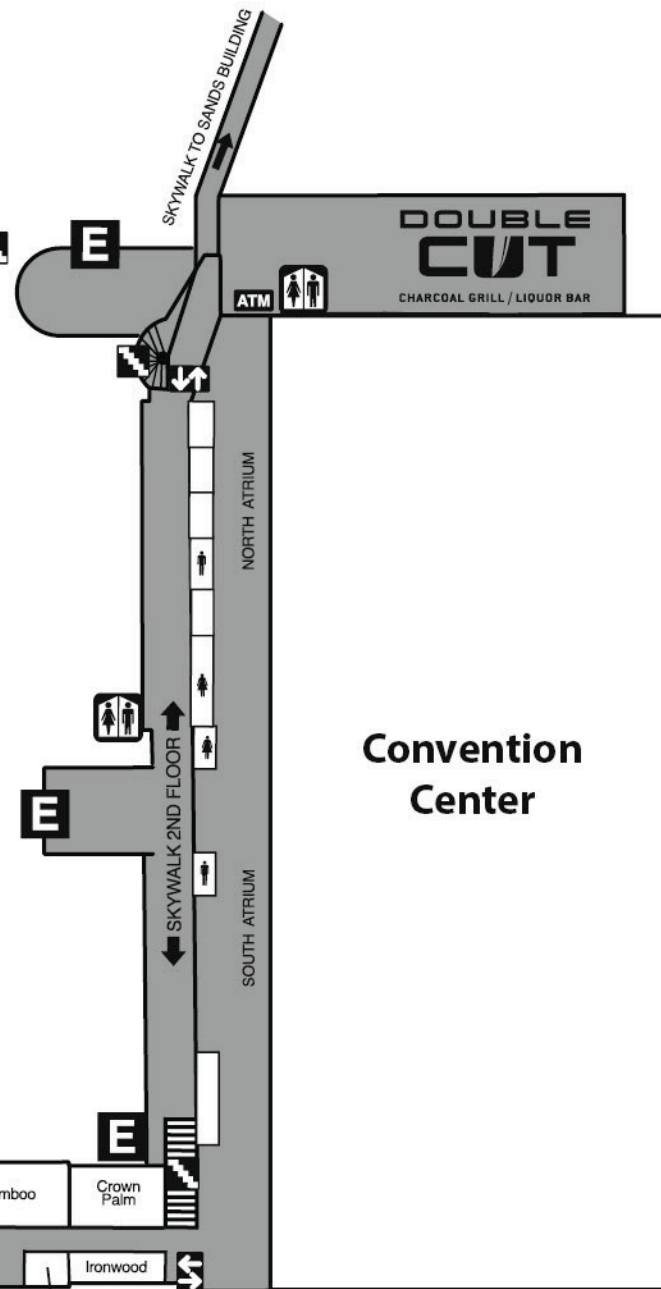

TO TOM FOOLERY'S ADVENTURE PARK & WISCONSIN BREW PUB

E Entrance **↕** Elevator **↘** Stairs **♿** Restrooms **ATM**

Guide:

Kalahari
RESORTS & CONVENTIONS

1305 KALAHARI DRIVE
WISCONSIN DELLS, WI
TOLL FREE 1-877-KALAHARI (525-2427)
KALAHARIRESORTS.COM