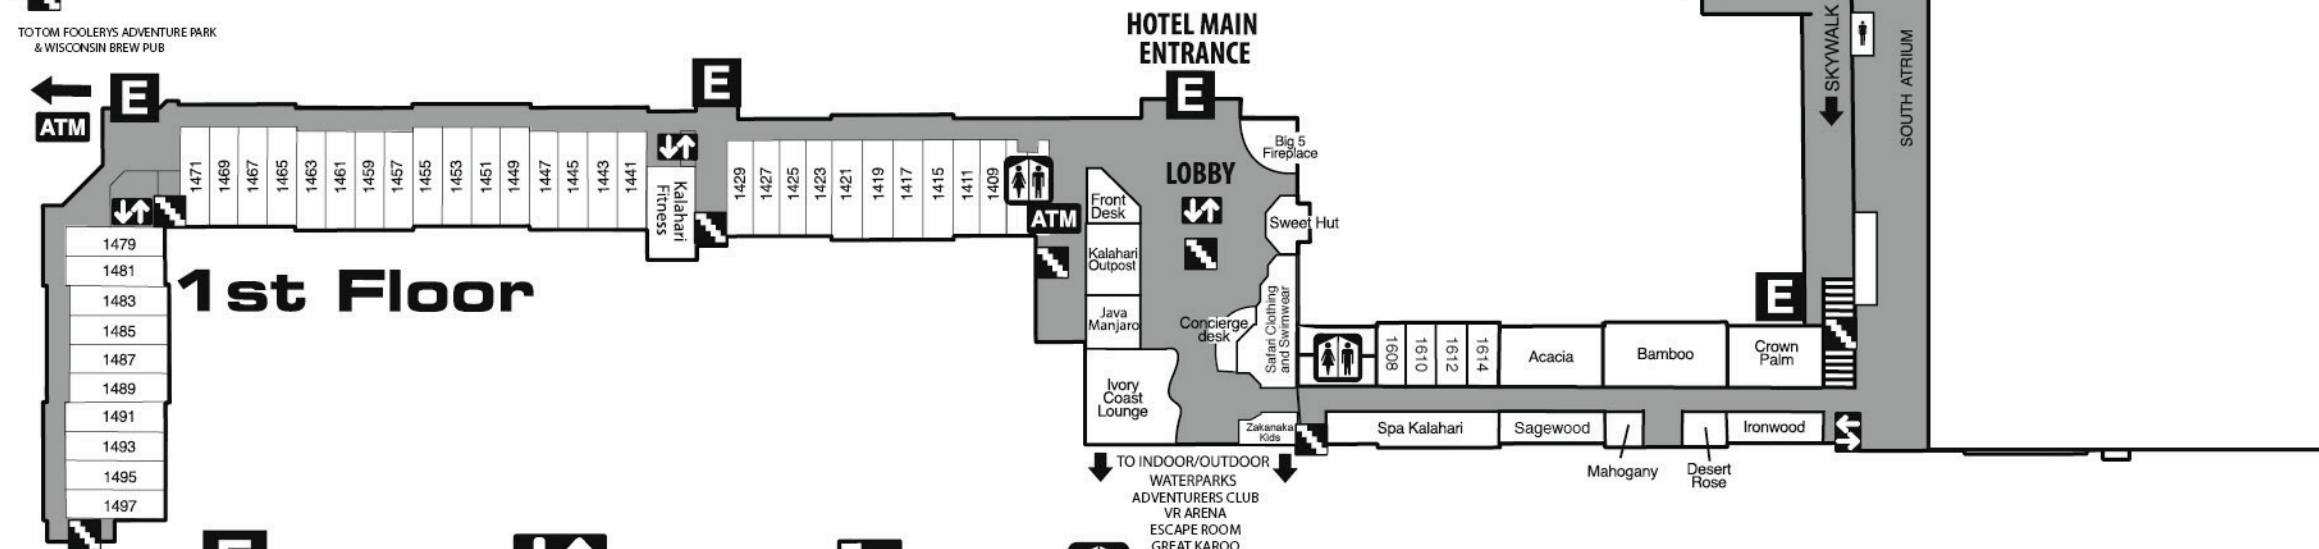

TO TOM FOOLERY'S ADVENTURE PARK & WISCONSIN BREW PUB

E Entrance **↕** Elevator **↘** Stairs **♿** Restrooms **ATM**

Guide:

Kalahari
RESORTS & CONVENTIONS

1305 KALAHARI DRIVE
WISCONSIN DELLS, WI
TOLL FREE 1-877-KALAHARI (525-2427)
KALAHARIRESORTS.COM